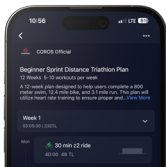

TRAINING PLANS & WORKOUTS

From 5k to Ultra. Download free Training Plans and Workouts to help you reach your goals.