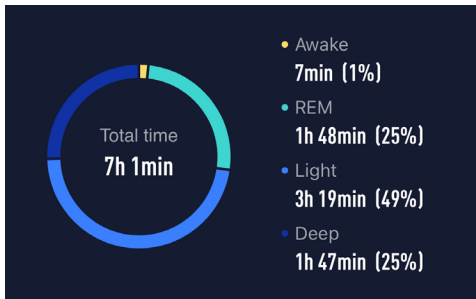

SLEEP TRACKING

With 24/7 comfort, accurate sensors and epic battery life, PACE 3 provides detailed data on your sleep recovery night after night.

- + Measures each of your four sleep stages
- + Calculates your Resting Heart Rate to monitor fitness trends