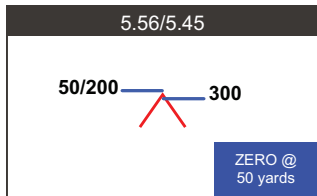

RIFLE RETICLE SYSTEM