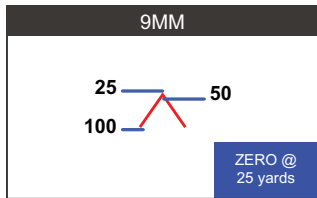

BULLET DROP COMPENSATION BY CALIBER

The ACSS reticle is effective with a variety of calibers. Find the diagram that matches your firearm and sight it in at the distance indicated. Due to the wide variety of bullet loads and barrel lengths.

HANDGUN RETICLE SYSTEM