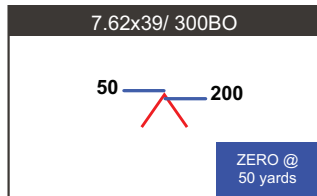

RIFLE RETICLE SYSTEM