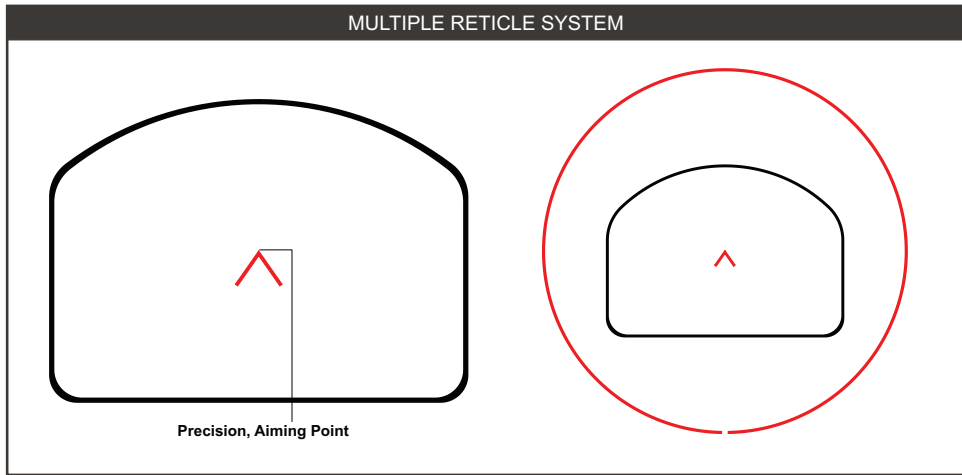

## RETICLE FEATURES

The ACSS Vulcan reticle features a 10 MOA high chevron aiming point surrounded by a 250 MOA circle.

This circle indicates the relative position of the chevron when the sight is off-center. At an average arm's length (27"), the ACSS Vulcan will only show its chevron when properly aligned. If the sight is canted, the outer ring comes into view, guiding the user back to center. This eliminates the 'searching' problem on traditional dot reticles.