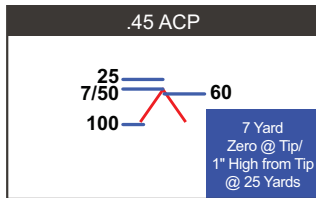

BULLET DROP COMPENSATION BY CALIBER

The ACSS reticle is effective with a variety of calibers. Find the diagram that matches your firearm and sight it in at the distance indicated. Due to the wide variety of bullet loads and barrel lengths.

HANDGUN RETICLE SYSTEM