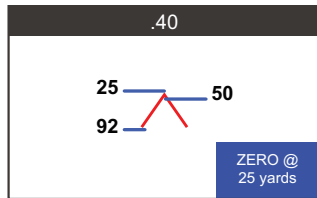

BULLET DROP COMPENSATION BY CALIBER

The ACSS reticle is effective with a variety of calibers. Find the diagram that matches your firearm and sight it in at the distance indicated. Due to the wide variety of bullet loads and barrel lengths.

HANDGUN RETICLE SYSTEM