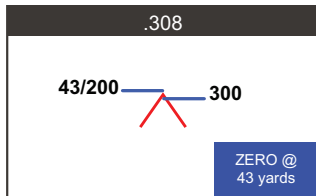

RIFLE RETICLE SYSTEM