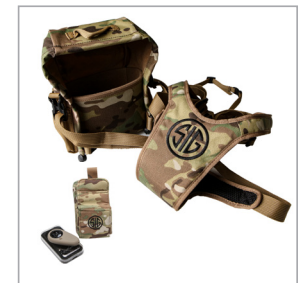

KILO10K-ABS HD 10x42mm BINOCULAR

AB ELITE BALLISTIC RANGEFINDER

BDX APP

RANGE DISPLAY

MULTI-CAM CHEST HARNESS & WINDMETER

KILO10K-ABS HD

10 X 42 MM BINOCULAR

SOK10K11

- ▶ GEN II LIGHTWAVE DSP RANGING ENGINE WITH EXTENDED RANGE (XR) MODE
- ▶ ONBOARD ENVIRONMENTAL SENSORS AND DIGITAL COMPASS FOR REAL-TIME BALLISTIC CALCULATIONS
- ▶ DROP REMOTE WAYPOINTS WITH BASEMAP APP
- ▶ APPLIED BALLISTICS ELITE WITH COMPLETE AB BULLET DATABASE AND CUSTOM DRAG CURVES
- ▶ ACTIVE-MATRIX OLED DISPLAY PROVIDES GRAPHICAL REAL-TIME BALLISTICS INFORMATION

SKU#:

SOK10K11

UPC:

798681653737

ELECTRO-OPTICS

KILO10K-ABS HD 10x42mm BINOCULAR

AB ELITE BALLISTIC RANGEFINDER

PRODUCT DETAILS		
SKU#	SOK10K11	
MAGNIFICATION	10x	
RETICLE	CIRCLE, DUPLEX, BOX + MILLING GRID	
DISPLAY	304 X 256 ACTIVE-MATRIX OLED	
OBJECTIVE LENS DIAMETER	42 mm	
FIELD OF VIEW	6.1°	
EYE RELIEF	18 mm MINIMUM	
LASER DIVERGENCE	1.5 x 0.06 MRAD	
RUN TIME	4000 RANGES MINIMUM	
BATTERY TYPE	CR2	
WATER PROOF RATING	IPX-4	
MAX RANGE	REFLECTIVE = up to 10,000 yds TREE = up to 4,000 yds DEER = up to 3,000 yds	
MEASUREMENTS	IMPERIAL	METRIC
OVERALL LENGTH	5.7 in	145mm
OVERALL HEIGHT	2.5 in	64mm
OVERALL WIDTH	5 in	127mm
WEIGHT	32 oz	900g