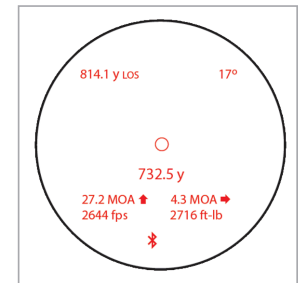

KILO10K-ABS HD 10x42mm BINOCULAR

AB ELITE BALLISTIC RANGEFINDER

BDX APP

RANGE DISPLAY

MULTI-CAM CHEST HARNESS & WINDMETER

KILO10K-ABS HD

10 X 42 MM BINOCULAR

SOK10K11

SKU#:

SOK10K11

UPC:

798681653737

ELECTRO-OPTICS

KILO10K-ABS HD 10x42mm BINOCULAR

AB ELITE BALLISTIC RANGEFINDER

PRODUCT DETAILS		
SKU#	SOK10K11	
MAGNIFICATION	10x	
RETICLE	CIRCLE, DUPLEX, BOX + MILLING GRID	
DISPLAY	304 X 256 ACTIVE-MATRIX OLED	
OBJECTIVE LENS DIAMETER	42 mm	
FIELD OF VIEW	6.1°	
EYE RELIEF	18 mm MINIMUM	
LASER DIVERGENCE	1.5 x 0.06 MRAD	
RUN TIME	4000 RANGES MINIMUM	
BATTERY TYPE	CR2	
WATER PROOF RATING	IPX-4	
MAX RANGE	REFLECTIVE = up to 10,000 yds TREE = up to 4,000 yds DEER = up to 3,000 yds	
MEASUREMENTS	IMPERIAL	METRIC
OVERALL LENGTH	5.7 in	145mm
OVERALL HEIGHT	2.5 in	64mm
OVERALL WIDTH	5 in	127mm
WEIGHT	32 oz	900g