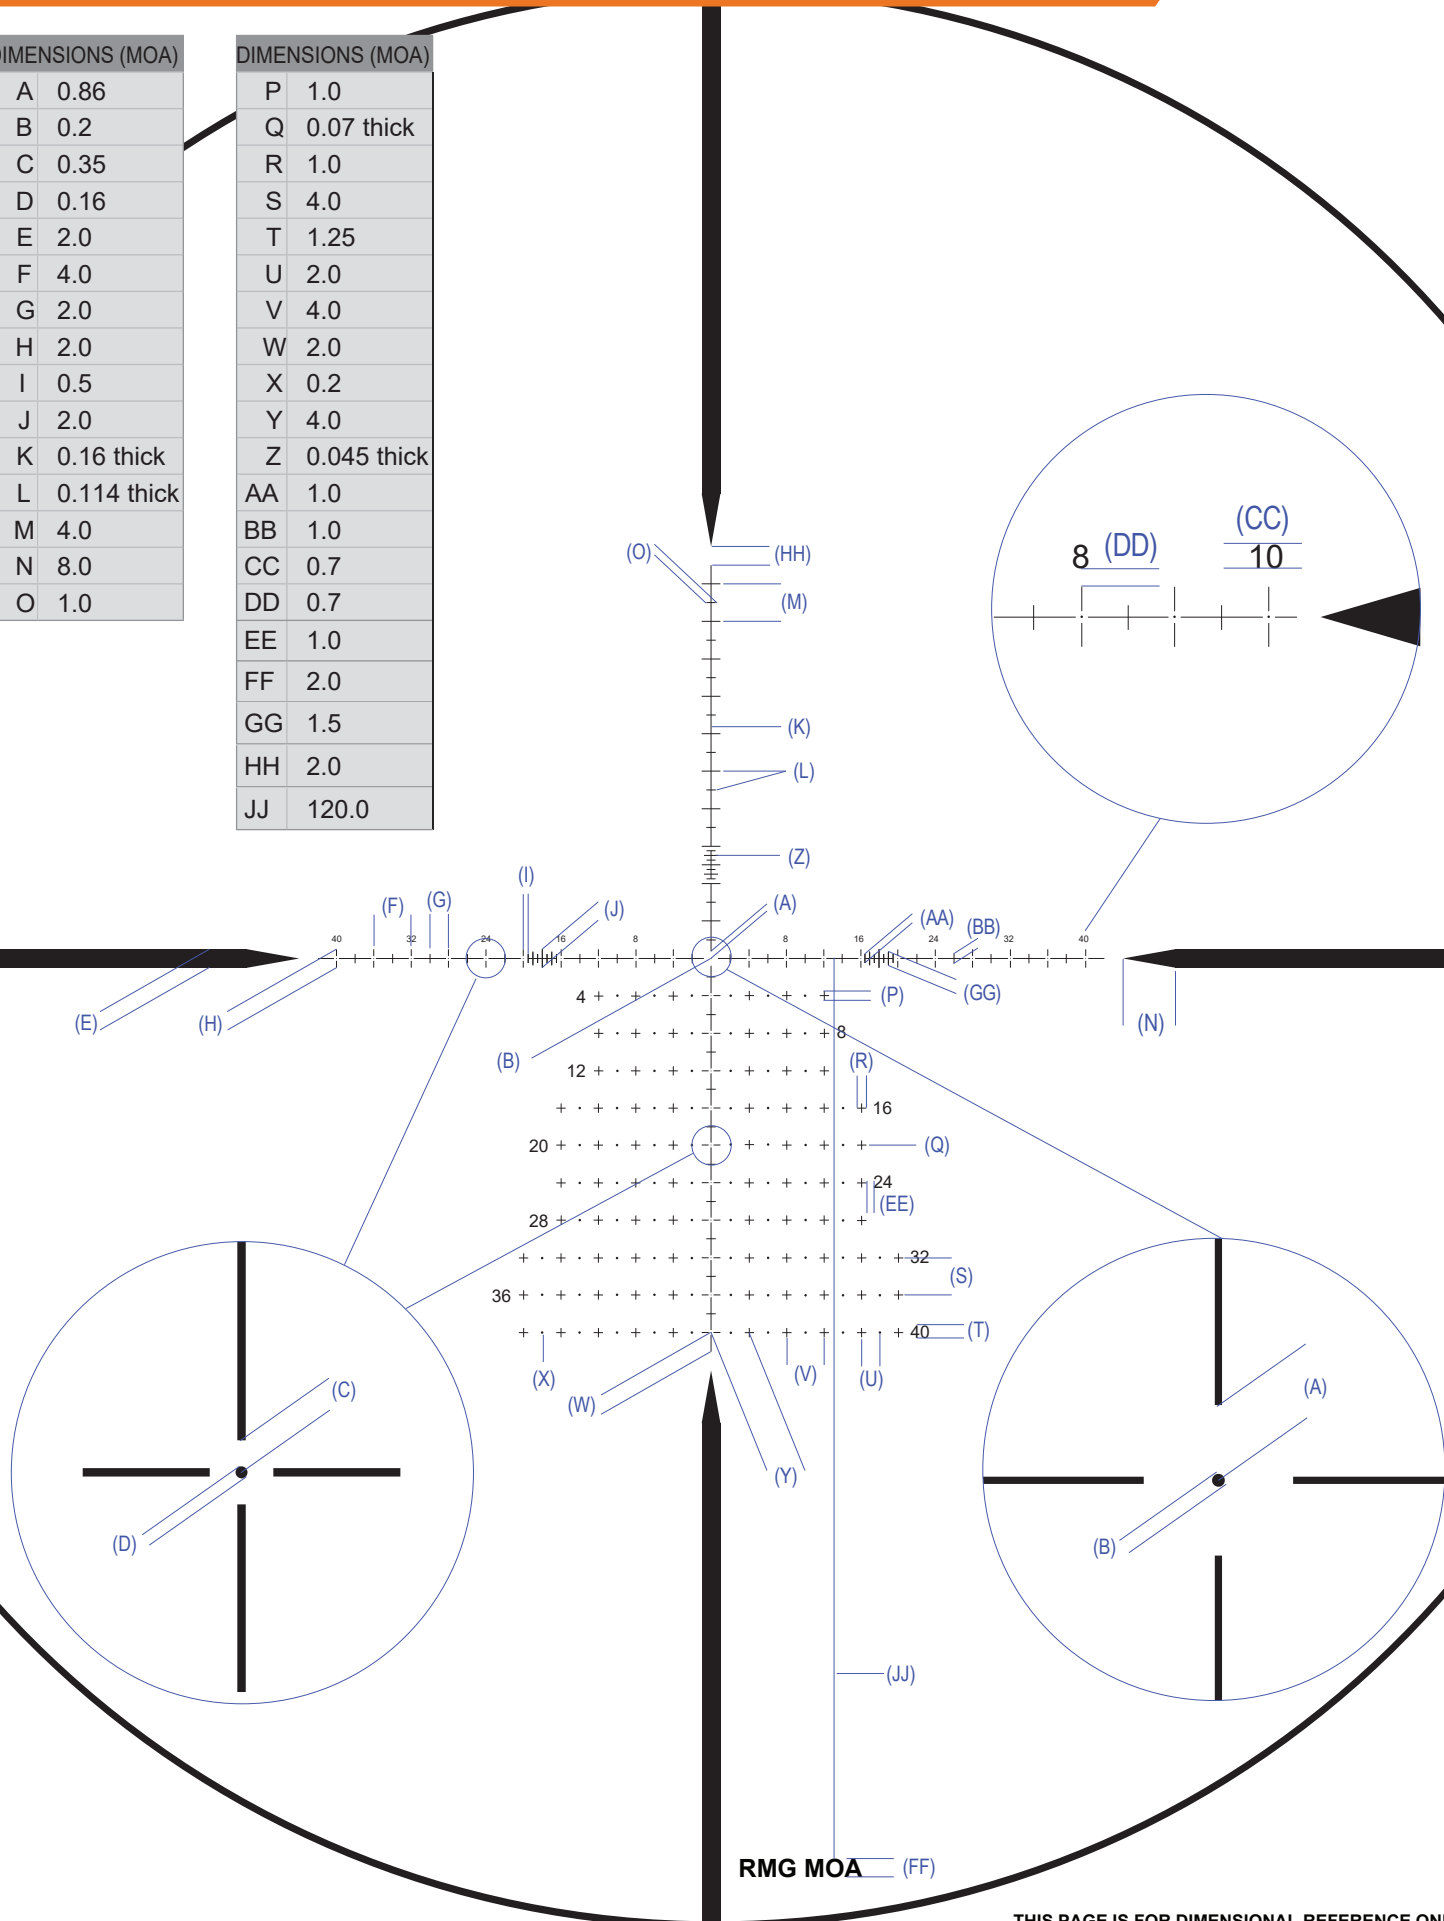

# RMG MOA RETICLE

DIMENSIONS (MOA)	
A	0.86
B	0.2
C	0.35
D	0.16
E	2.0
F	4.0
G	2.0
H	2.0
I	0.5
J	2.0
K	0.16 thick
L	0.114 thick
M	4.0
N	8.0
O	1.0

DIMENSIONS (MOA)	
P	1.0
Q	0.07 thick
R	1.0
S	4.0
T	1.25
U	2.0
V	4.0
W	2.0
X	0.2
Y	4.0
Z	0.045 thick
AA	1.0
BB	1.0
CC	0.7
DD	0.7
EE	1.0
FF	2.0
GG	1.5
HH	2.0
JJ	120.0

RMG MOA (FF)

THIS PAGE IS FOR DIMENSIONAL REFERENCE ONLY